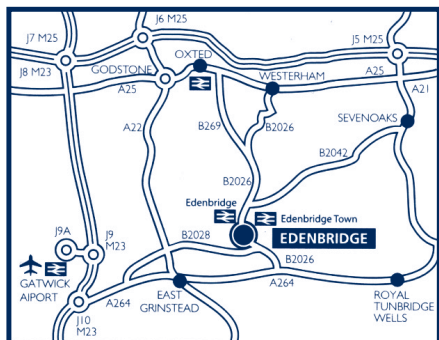

Tunbridge Ware ★ Carpets and Rugs ★ Porcelain ★ Pictures ★ Silver ★ Gifts ★ Town & Country Furniture

1 THE SQUARE
CHURCH STREET
EDENBRIDGE
KENT TN8 5BD

Free parking throughout the town

*Easily accessible via road
and rail from London,
the South Coast and M25 motorway.*